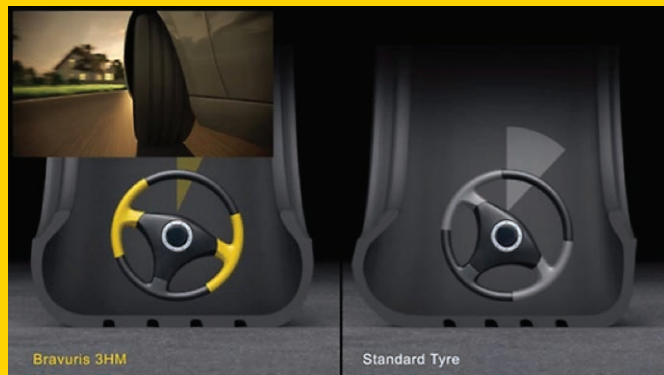

Precise handling and good directional stability on winding roads.

Precise handling is one of the tyre's strengths. No matter if the driving conditions are wet or dry, it is the perfect medium to connect your vehicle to the road.