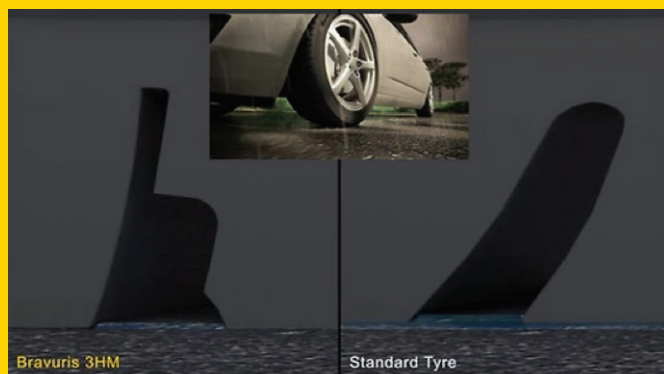

Precise handling and good directional stability on winding roads.

Precise handling is one of the tyre's strengths. No matter if the driving conditions are wet or dry, it is the perfect medium to connect your vehicle to the road.