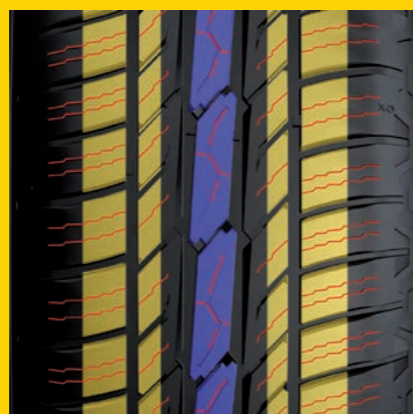

Bravuris 4x4

You can count on having lots of fun at the wheel!

Vanis 2

Gets you further.

Good grip, good price, good deal.

High safety and short braking distance on wet and dry roads.

Active drivers appreciate the precise handling of the Bravuris 4x4, even when pushed to the limit. It offers safety in braking on dry and wet roads.